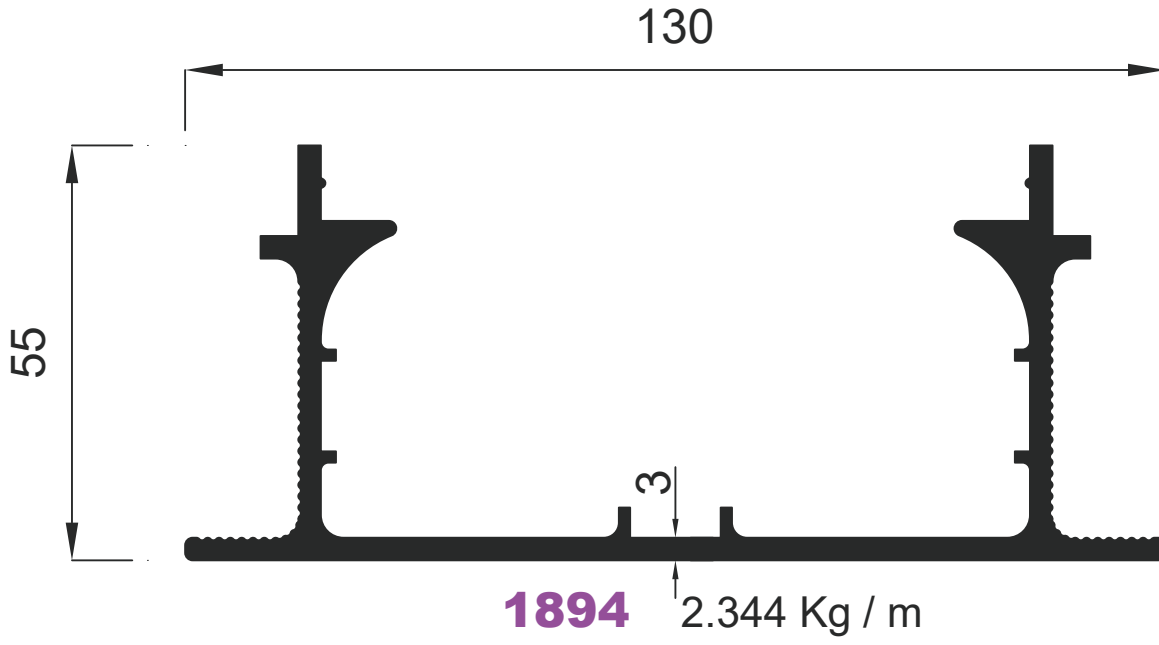

LED Aydınlatma Profilleri

LED & Lighting Profiles

GENSA ALÜMİNYUM