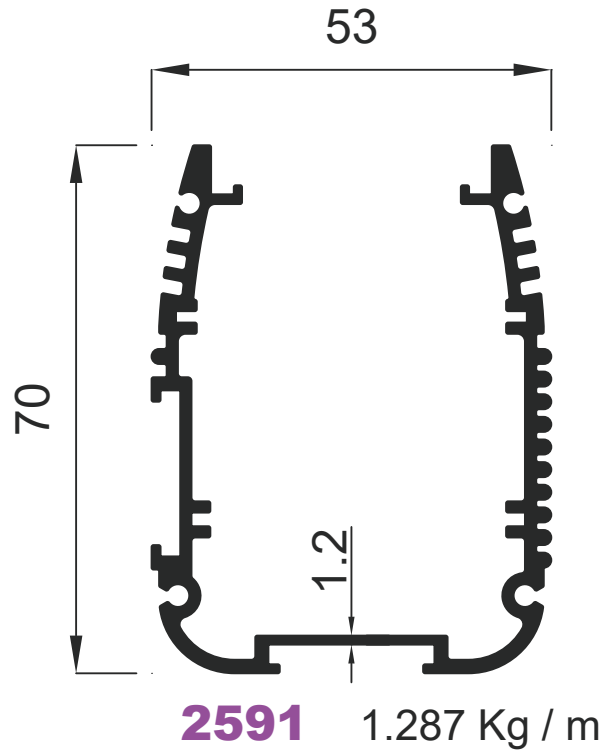

LED Aydınlatma Profilleri

LED & Lighting Profiles

GENSA ALÜMİNYUM