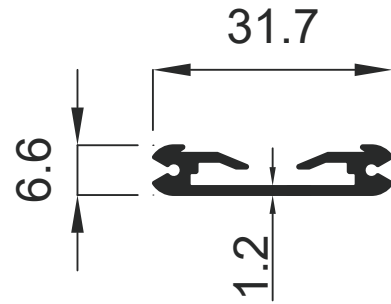

LED Aydınlatma Profilleri

LED & Lighting Profiles

GENSA ALÜMİNYUM

LED Aydınlatma Profilleri

LED & Lighting Profiles

GENSA ALÜMİNYUM

**1695** 0.370 Kg / m

**2590** 0.269 Kg / m

**1793** 0.244 Kg / m