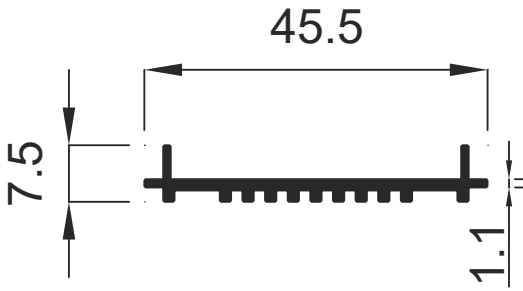

LED Aydınlatma Profilleri

LED & Lighting Profiles

GENSA ALÜMİNYUM

LED Aydınlatma Profilleri

LED & Lighting Profiles

GENSA ALÜMİNYUM

**1695** 0.370 Kg / m

**2590** 0.269 Kg / m

**1793** 0.244 Kg / m