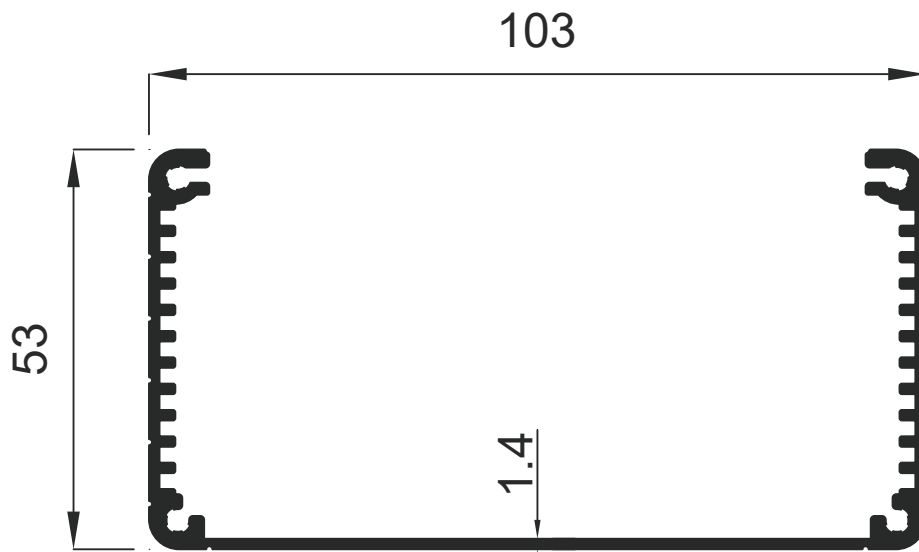

GENSA ALÜMİNYUM

LED Aydınlatma Profilleri  
LED & Lighting Profiles

LED Aydınlatma Profilleri

LED & Lighting Profiles

GENSA ALÜMİNYUM

**1860** 0.973 Kg / m

**1694** 1.180 Kg / m

LED Aydınlatma Profilleri

**1793** 0.244 Kg / m