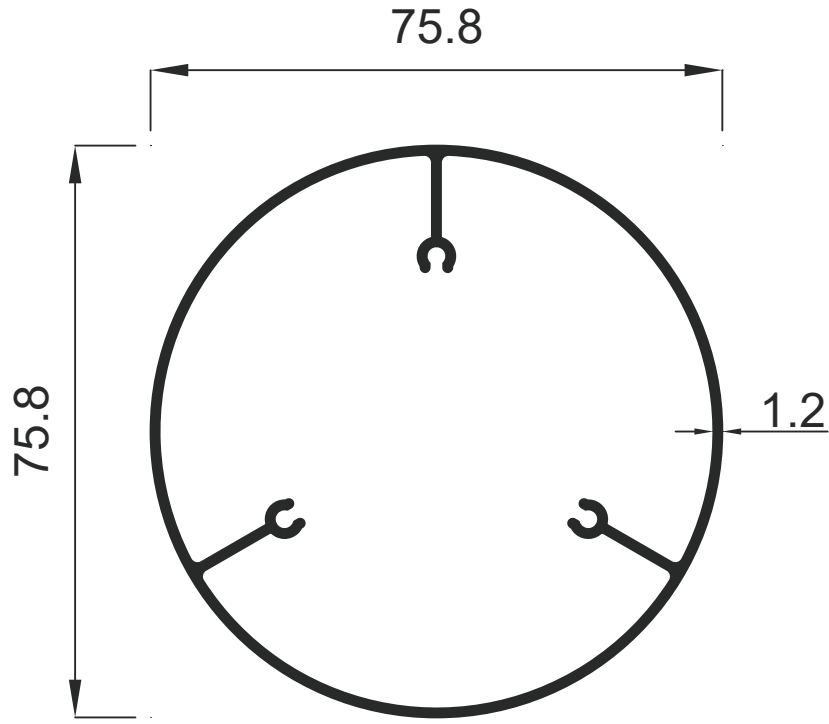

GENSA ALÜMİNYUM

LED Aydınlatma Profilleri  
LED & Lighting Profiles

LED Aydınlatma Profilleri

LED & Lighting Profiles

GENSA ALÜMİNYUM

**1860** 0.973 Kg / m

**1694** 1.180 Kg / m

LED Aydınlatma Profilleri

**1793** 0.244 Kg / m