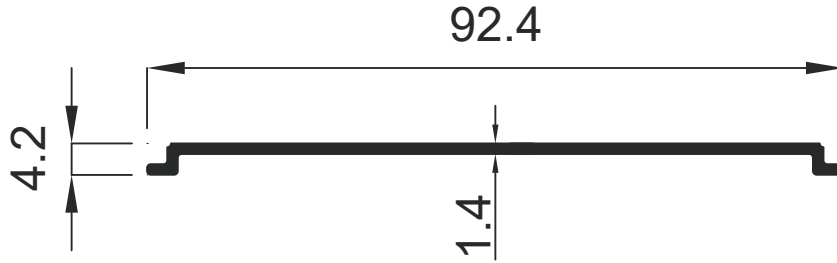

LED Aydınlatma Profilleri

LED & Lighting Profiles

GENSA ALÜMİNYUM

LED Aydınlatma Profilleri

LED & Lighting Profiles

GENSA ALÜMİNYUM

**1695** 0.370 Kg / m

**2590** 0.269 Kg / m