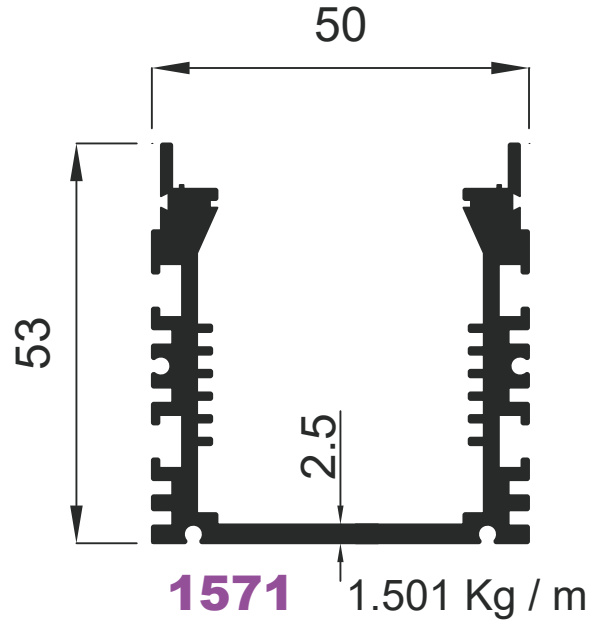

LED Aydınlatma Profilleri

LED & Lighting Profiles

GENSA ALÜMİNYUM